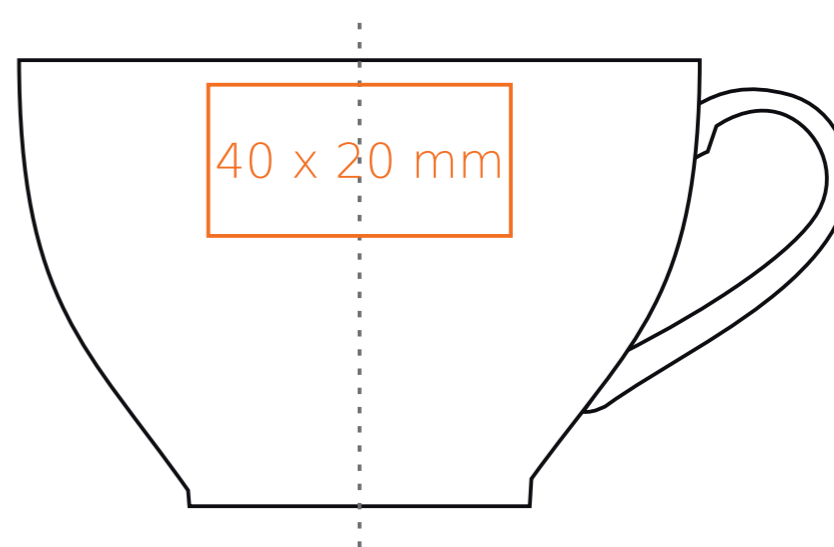

C/233 Princess

80 ml / h: 55 mm / Ø 63 mm

saucer Ø 123 mm

- Imprint on the inside - 40 x 10 mm
- Imprint on the bottom inside - Ø 20 mm
- Imprint on the bottom outside - Ø 25 mm

*In the case of projects for transfer print running outside of the standard print area, please contact our sales department.

[How to prepare print material](#)

meaning

- Transfer Print
- Sensitive Touch
- Direct Print

C/233 Princess

180 ml / h: 59 mm / Ø 90 mm

saucer Ø 145 mm

- Imprint on the inside - 40 x 10 mm
- Imprint on the bottom inside - Ø 20 mm
- Imprint on the bottom outside - Ø 25 mm