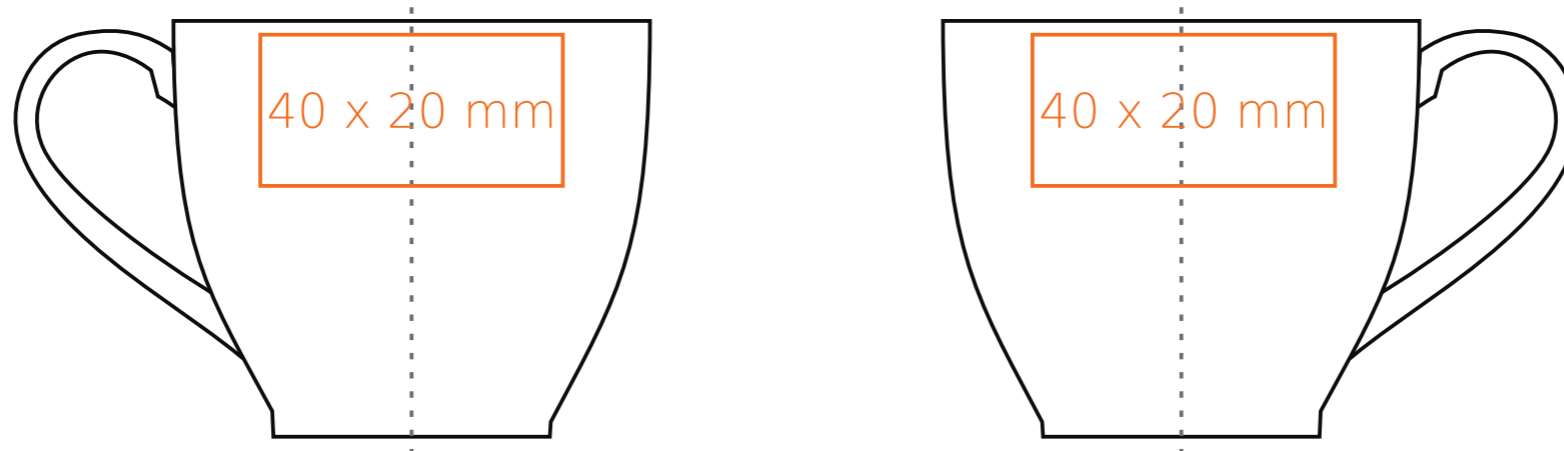

C/233 Princess

80 ml / h: 55 mm / Ø 63 mm

saucer Ø 123 mm

- Imprint on the inside - 40 x 10 mm
- Imprint on the bottom inside - Ø 20 mm
- Imprint on the bottom outside - Ø 25 mm

*In the case of projects for transfer print running outside of the standard print area, please contact our sales department.

[How to prepare print material](#)

meaning

- Transfer Print
- Sensitive Touch
- Direct Print

C/233 Princess

180 ml / h: 59 mm / Ø 90 mm

saucer Ø 145 mm

- Imprint on the inside - 40 x 10 mm
- Imprint on the bottom inside - Ø 20 mm
- Imprint on the bottom outside - Ø 25 mm