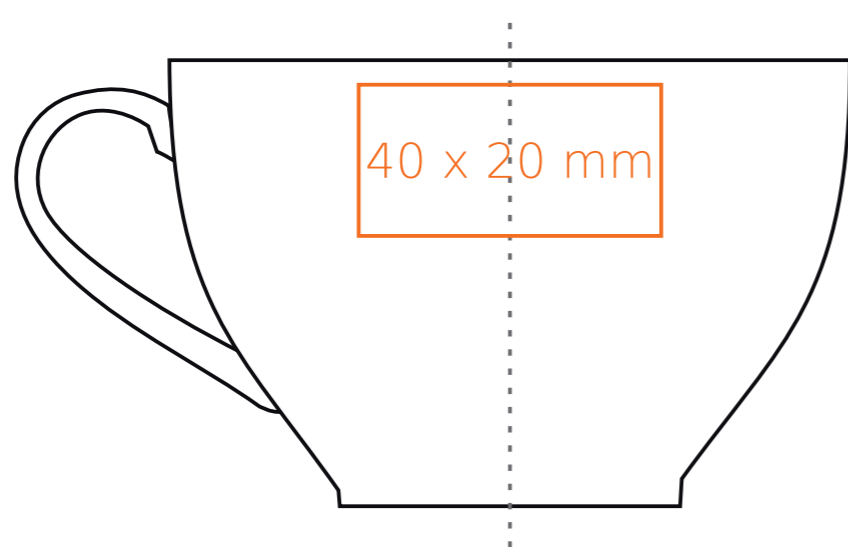

C/233 Princess

80 ml / h: 55 mm / Ø 63 mm

saucer Ø 123 mm

- Imprint on the inside - 40 x 10 mm
- Imprint on the bottom inside - Ø 20 mm
- Imprint on the bottom outside - Ø 25 mm

*In the case of projects for transfer print running outside of the standard print area, please contact our sales department.

[How to prepare print material](#)

meaning

- Transfer Print
- Sensitive Touch
- Direct Print

C/233 Princess

180 ml / h: 59 mm / Ø 90 mm

saucer Ø 145 mm

- Imprint on the inside - 40 x 10 mm
- Imprint on the bottom inside - Ø 20 mm
- Imprint on the bottom outside - Ø 25 mm