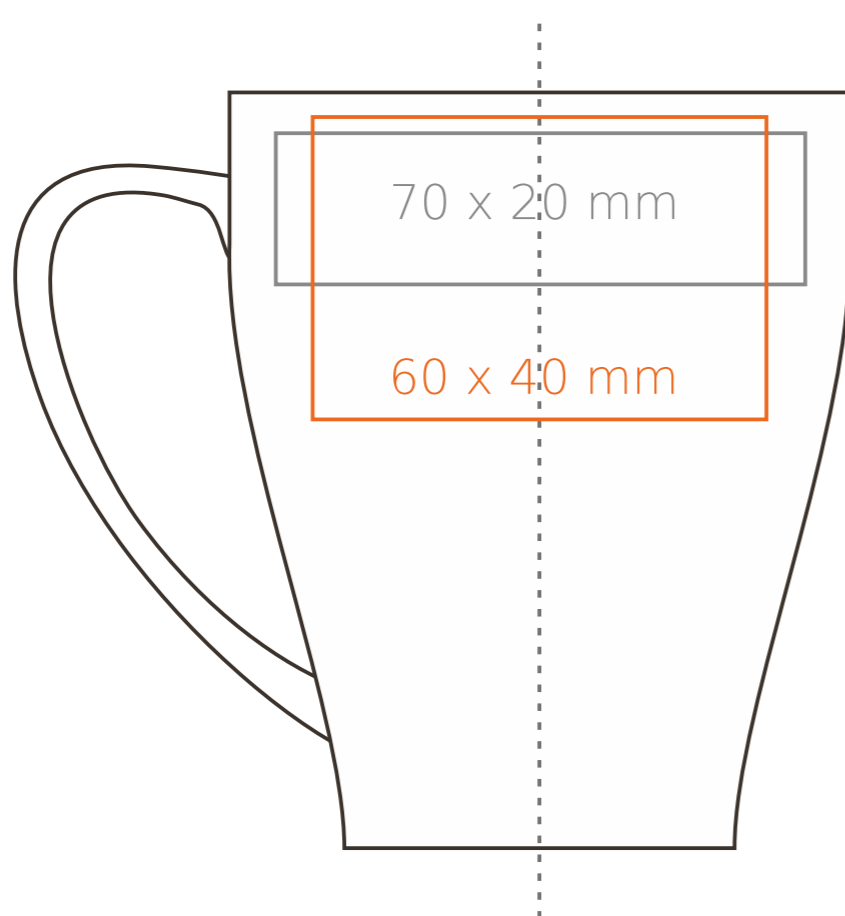

M/053 Round

260 ml / h: 103 mm / Ø 86 mm

- | | |
|-------------------------------|--------------|
| Imprint on the handle | - 40 x 8 mm |
| Imprint on the inside | - 40 x 15 mm |
| Imprint on the bottom inside | - Ø 30 mm |
| Imprint on the bottom outside | - Ø 35 mm |