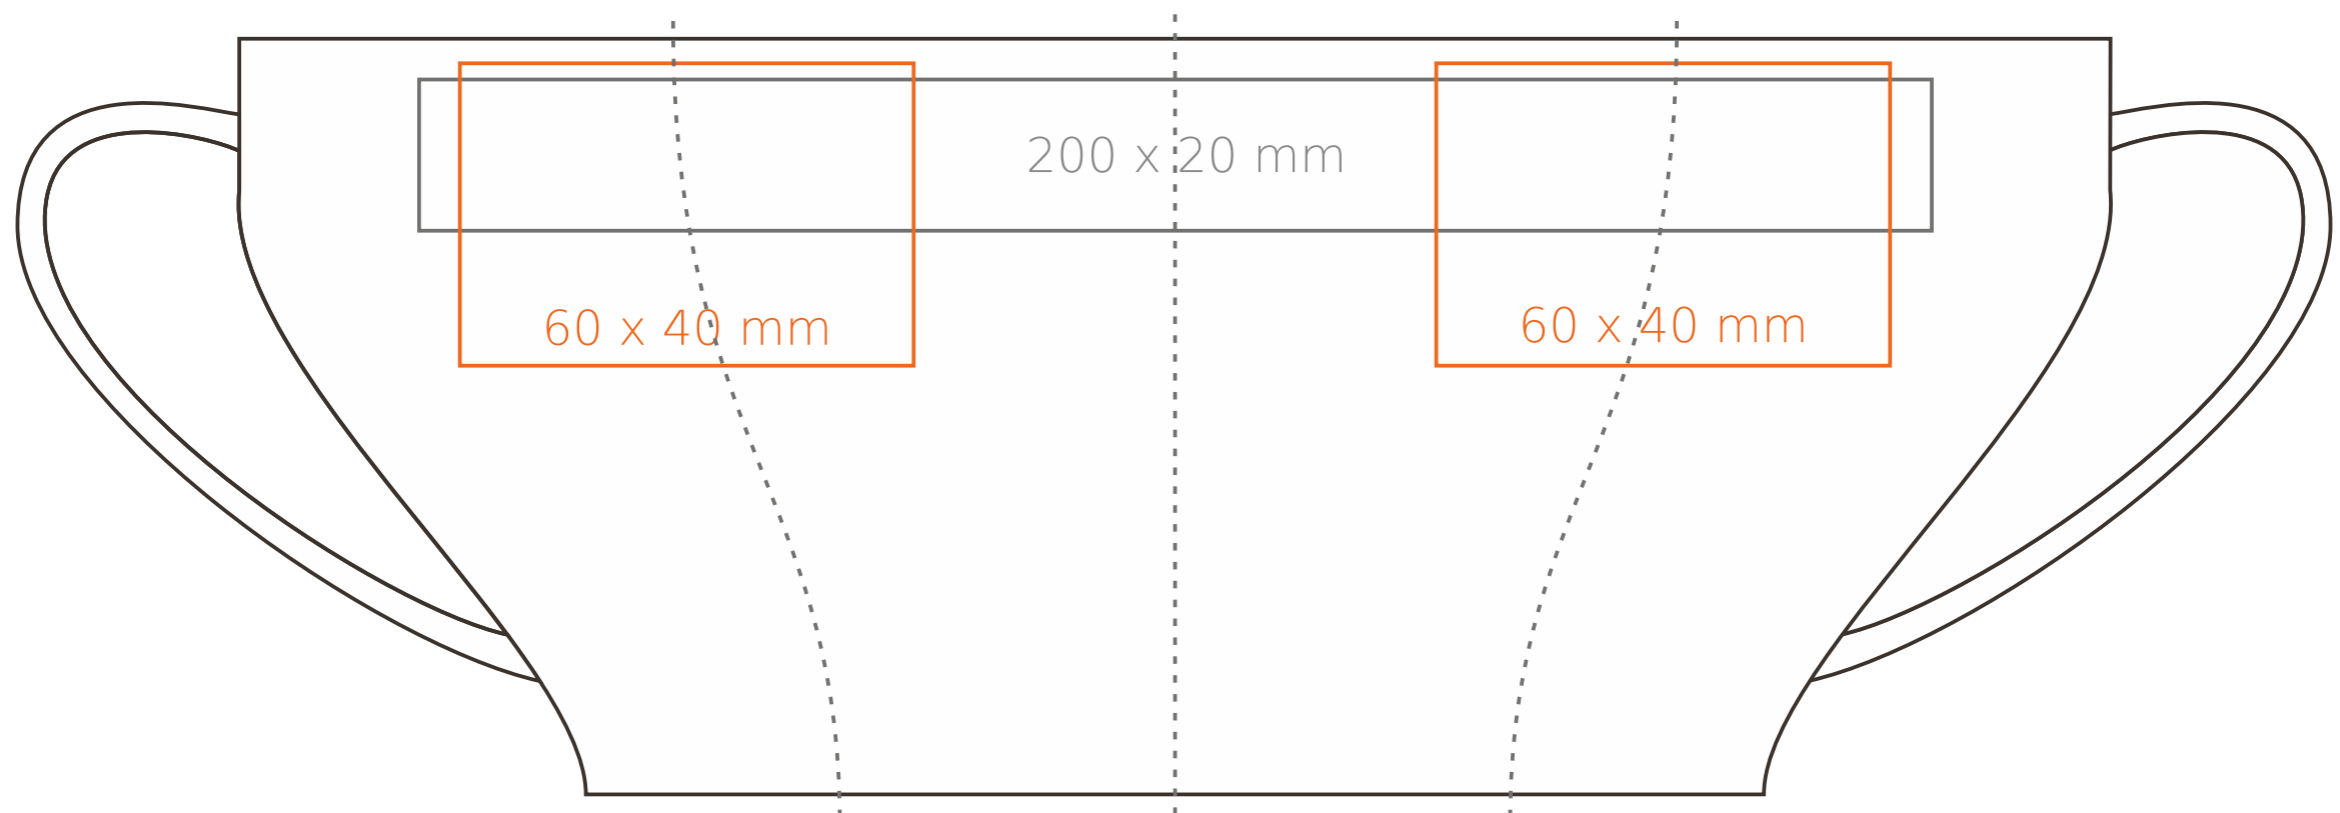

M/053 Round

260 ml / h: 103 mm / Ø 86 mm

- | | |
|-------------------------------|--------------|
| Imprint on the handle | - 40 x 8 mm |
| Imprint on the inside | - 40 x 15 mm |
| Imprint on the bottom inside | - Ø 30 mm |
| Imprint on the bottom outside | - Ø 35 mm |

*In the case of projects for transfer print running outside of the standard print area, please contact our sales department.

[How to prepare print material](#)

meaning

- Transfer Print
- Sensitive Touch
- Direct Print