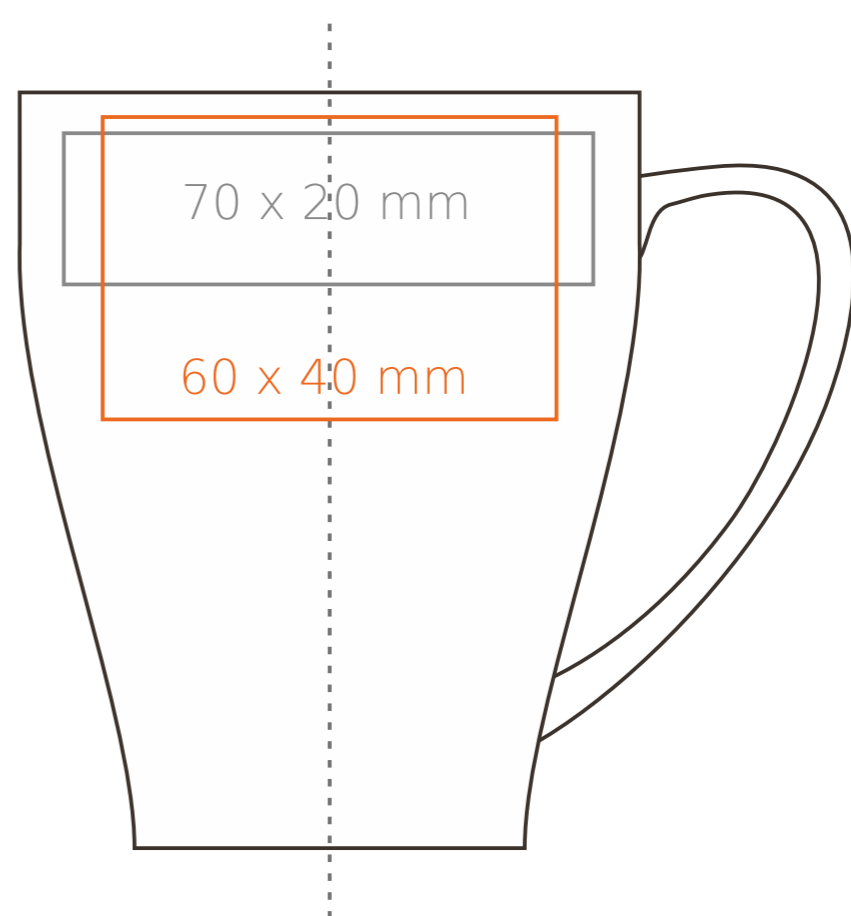

M/053 Round

260 ml / h: 103 mm / Ø 86 mm

- | | |
|-------------------------------|--------------|
| Imprint on the handle | - 40 x 8 mm |
| Imprint on the inside | - 40 x 15 mm |
| Imprint on the bottom inside | - Ø 30 mm |
| Imprint on the bottom outside | - Ø 35 mm |